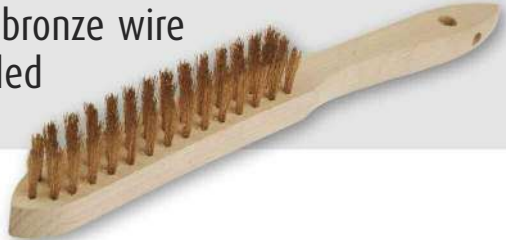

article no	length mm	rows	weight g
1750008S	290	3	110
1750009S	290	4	130
1750010S	290	5	150

**Brush end**  
wire curled

article no	Ø mm	length drive mm	drive Ø
1750006S	26	25	6

**Rubber pusher**  
made of wood  
with handle