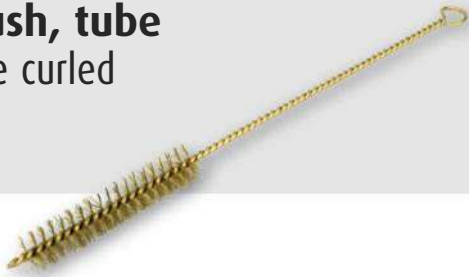

## BRUSHES & SCRUBBERS

**Wire brush**  
tin bronze wire  
curled

article no	length mm	rows	weight g
1750030S	350	3	190
1750040S	350	4	210
1750050S	350	5	190

**Scrubbing broom**  
round wire

article no	dimension	weight g
1752450S	220 x 60 x 25	480

**Brush**  
tin bronze wire  
curled

article no	length mm	width mm	weight g
1761800S	180	70	300

**Wheel brush**  
tin bronze wire  
curled

article no	drive-Ø mm	Ø mm	weight g
1770150S	22,2	150	520

**Brush, spark-plug cleaning**  
round wire

article no	length mm	weight g
1761900S	145	25

**Cup brush**  
tin bronze wire  
curled

article no	drive-Ø mm	Ø mm	weight g
1780150S	22,2	125	700

**Brush, tube**  
wire curled

article no	length mm	weight g
1790320S	300	42

article no	length mm	rows	weight g
1750008S	290	3	110
1750009S	290	4	130
1750010S	290	5	150

**Brush end**  
wire curled

article no	Ø mm	length drive mm	drive Ø
1750006S	26	25	6

**Rubber pusher**  
made of wood  
with handle