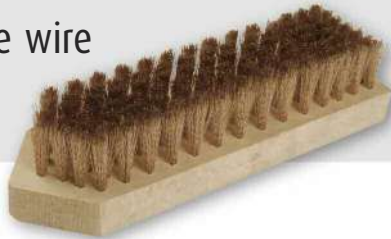

## BRUSHES & SCRUBBERS

**Wire brush**  
tin bronze wire  
curled

article no	length mm	rows	weight g
1750030S	350	3	190
1750040S	350	4	210
1750050S	350	5	190

**Scrubbing broom**  
round wire

article no	dimension	weight g
1752450S	220 x 60 x 25	480

**Brush**  
tin bronze wire  
curled

article no	length mm	width mm	weight g
1761800S	180	70	300

**Wheel brush**  
tin bronze wire  
curled

article no	drive-Ø mm	Ø mm	weight g
1770150S	22,2	150	520

**Brush, spark-plug cleaning**  
round wire

article no	length mm	rows	weight g
1750008S	290	3	110
1750009S	290	4	130
1750010S	290	5	150

**Brush end**  
wire curled

article no	Ø mm	length drive mm	drive Ø
1750006S	26	25	6

**Rubber pusher**  
made of wood  
with handle