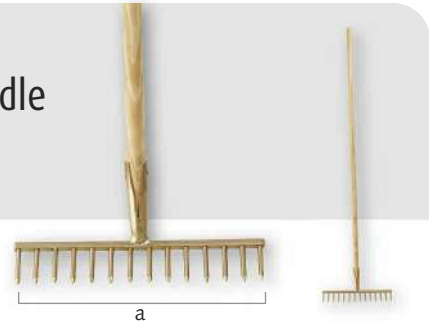

Rake with handle

article no	length mm	a mm	weight g
1511200S	1600	360	1530