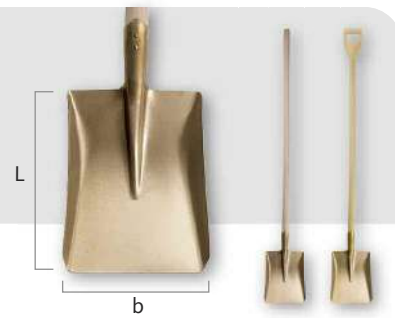

Square point shovel

article no	b	length	L mm	form of handle	weight g
1501280S	240	1400	400	straight	1950
1501281S	240	1150	400	D	1950