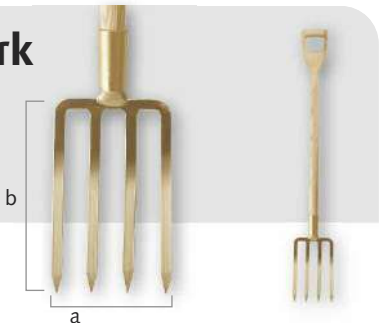

Garden fork with handle

article no	a x b mm	length mm	weight g
1511000S	180 x 290	1000	1265