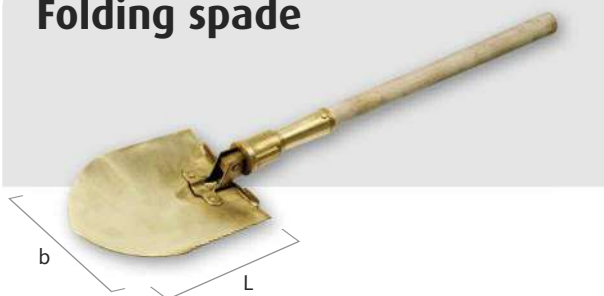

Folding spade

article no	b	length	L mm	weight g
1521260S	180	740	320	1300