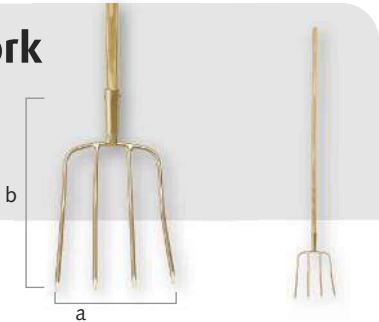

Manure fork with handle

article no	a x b mm	length mm	weight g
1511600S	230 x 330	1600	1640