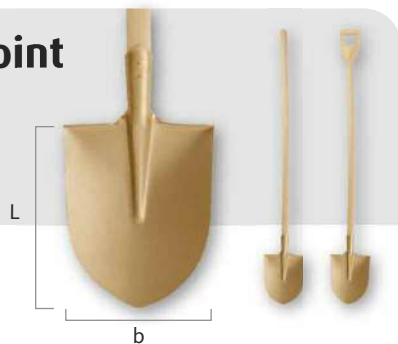

Round point shovel

article no	b	length	L mm	form of handle	weight g
1531250S	260	1400	340	straight	1850
1531251S	260	1150	340	D	1850