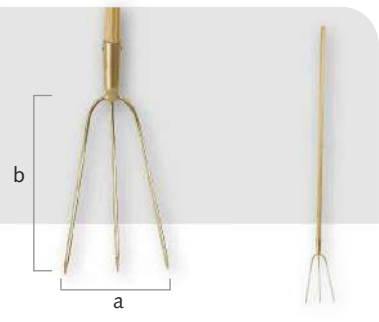

### Manure fork with handle

article no	a x b mm	length mm	weight g
1511600S	230 x 330	1600	1640

### Garden fork with handle

article no	a x b mm	length mm	weight g
1511000S	180 x 290	1000	1265

### Hedge shears

article no	bladelengh mm	weight g
0001001C	300	1400

### Hay fork with handle

article no	a x b mm	length mm	weight g
1511100S	180 x 290	1600	1280