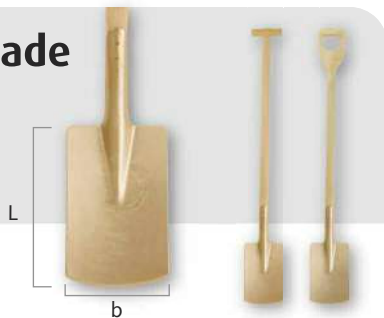

Edging spade

article no	b	length	L mm	form of handle	weight g
1521160S	180	1250	260	T	3500
1521161S	180	1250	260	D	3650