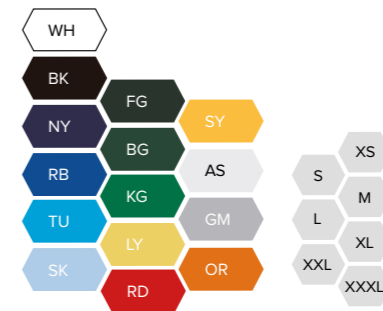

Grey melange: 85% pamuk/15% poliester
Ash melange: 98% pamuk/2% poliester

RETAIL
MALOPRODAJA

XS-XXXL*

*XXXL / SAMO / ONLY: BK, NY, RB, WH, RD, OR, SY, GM
*4xl, 5xl FOR BASIC COLORS: WH,BK,GM,NY,RD

TABLICA VELIČINE / SIZE CHART